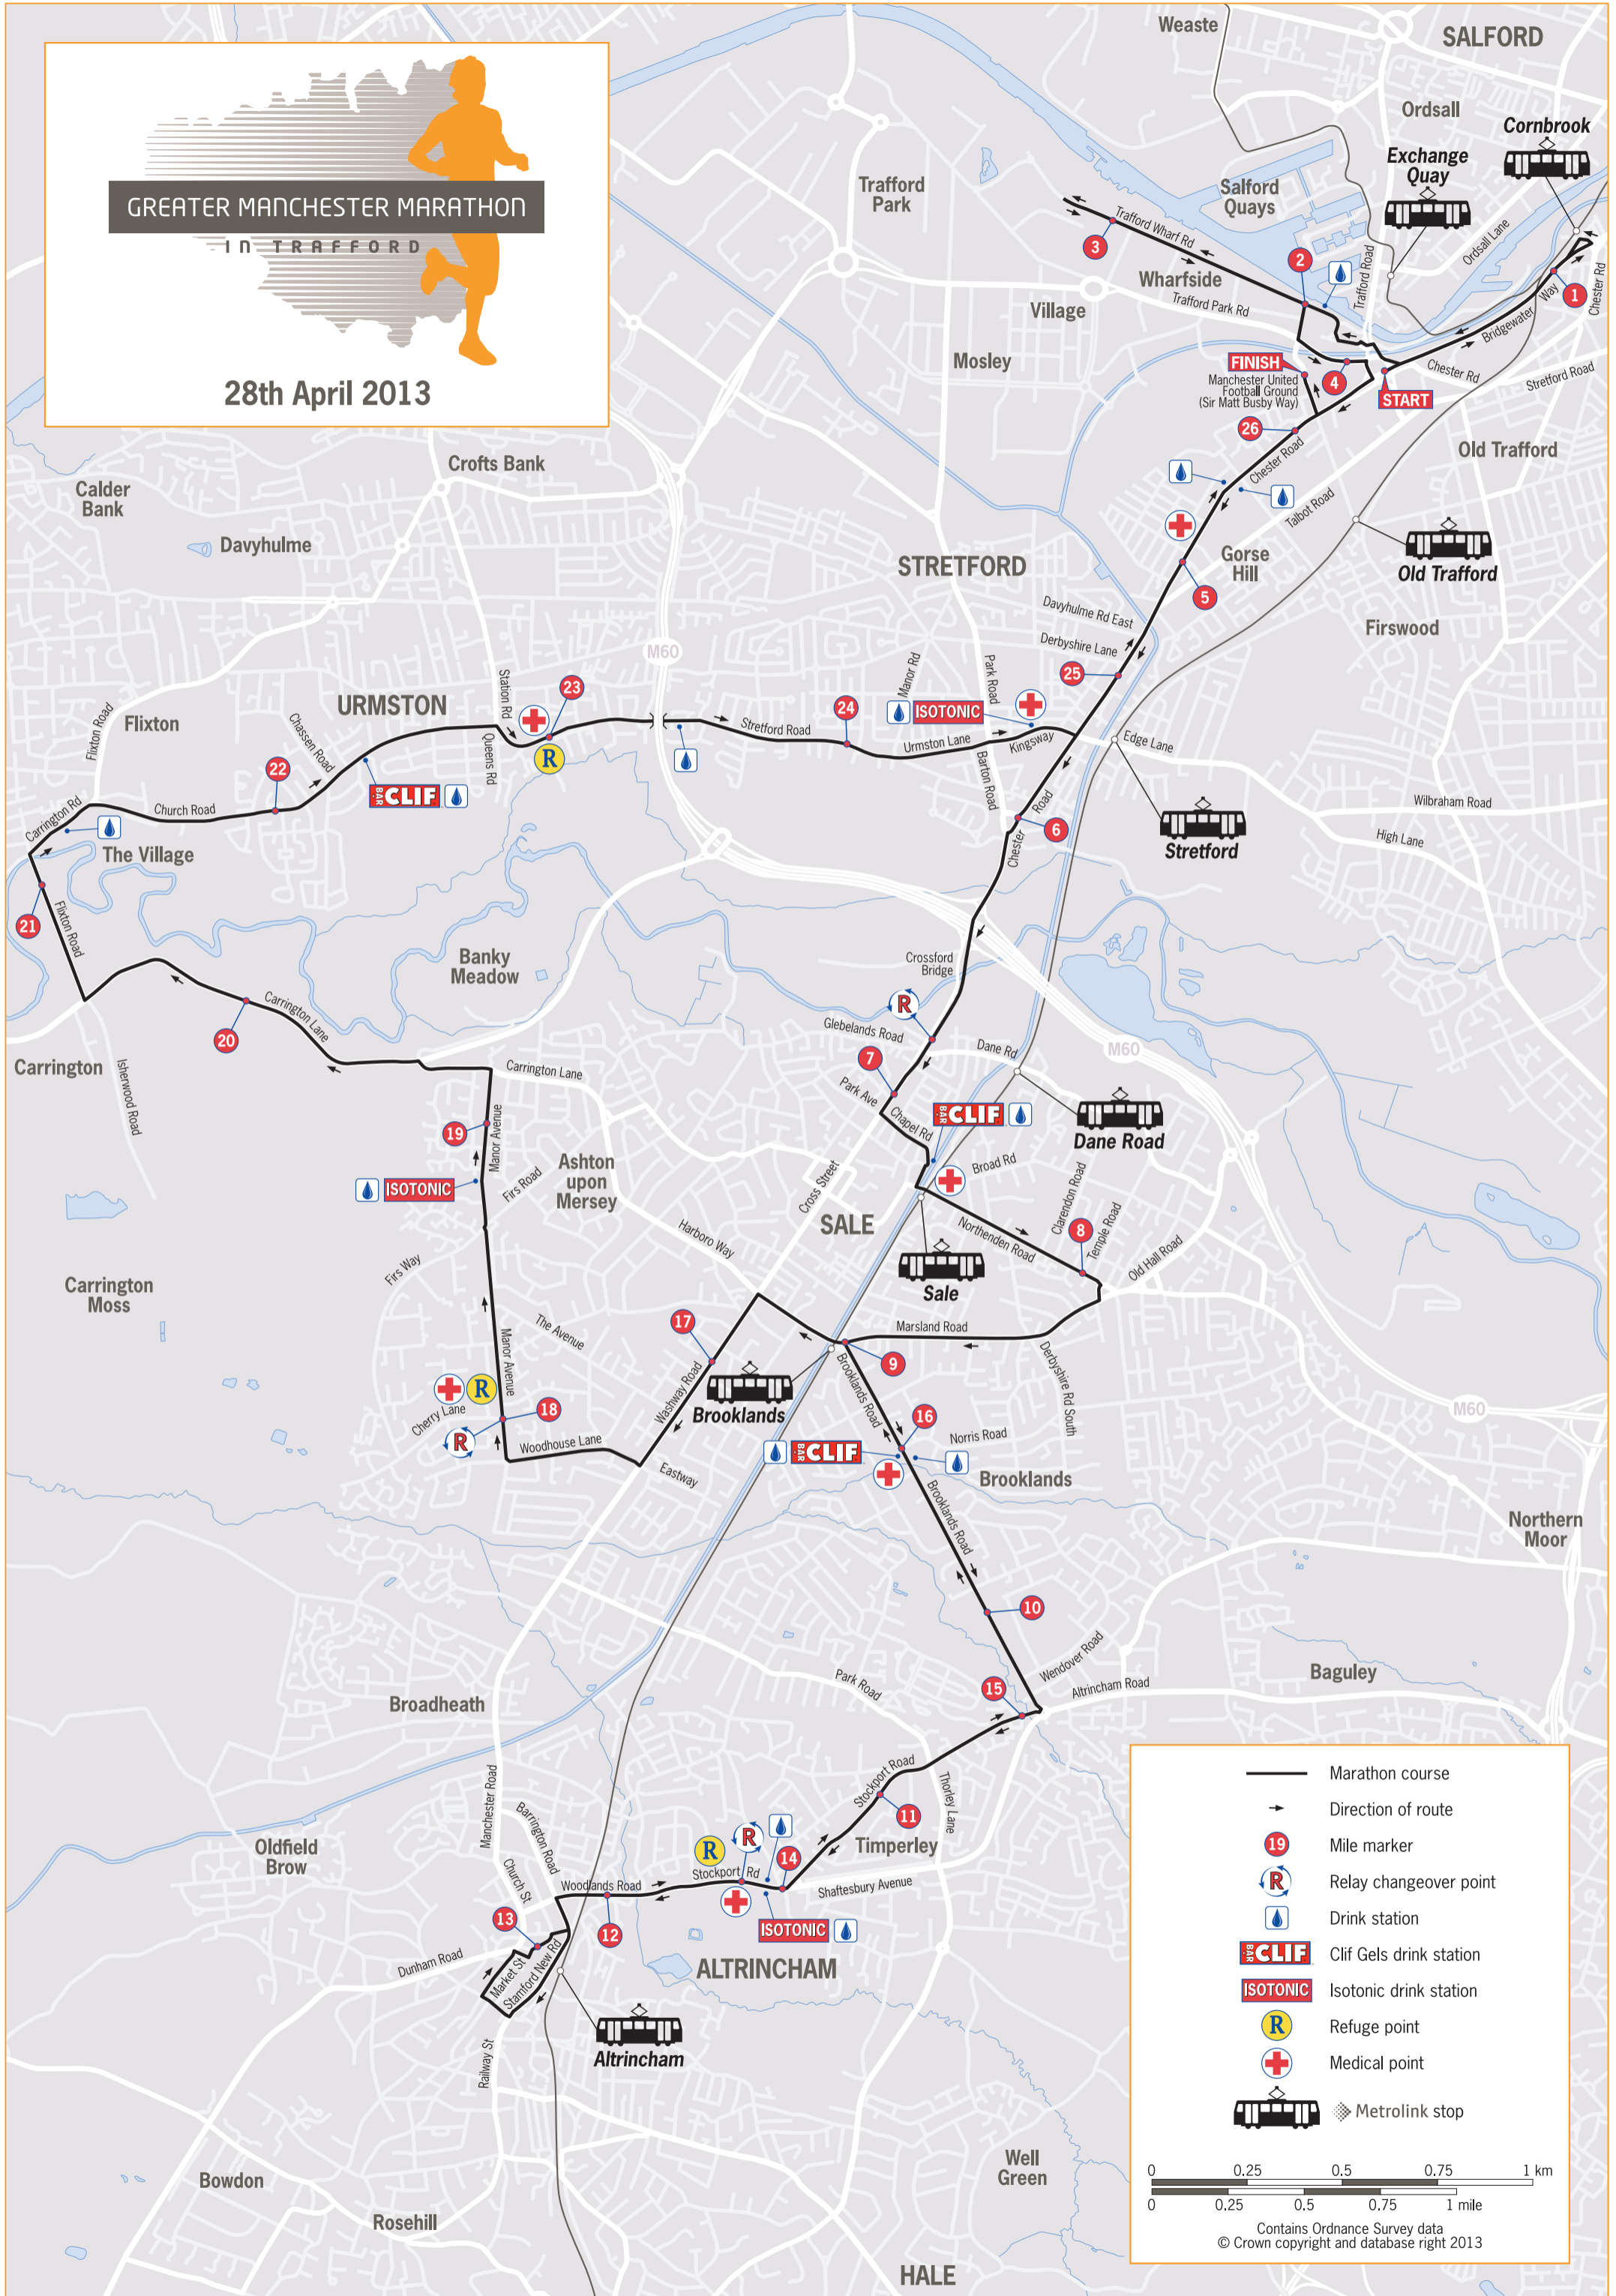

GREATER MANCHESTER MARATHON
IN TRAFFORD

28th April 2013

	Marathon course
	Direction of route
	Mile marker
	Relay changeover point
	Drink station
	Clif Gels drink station
	Isotonic drink station
	Refuge point
	Medical point
	Metrolink stop

0 0.25 0.5 0.75 1 km
0 0.25 0.5 0.75 1 mile

Contains Ordnance Survey data
© Crown copyright and database right 2013